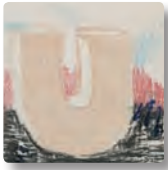

UNDERGLAZE decorating pencils

for shading, fine line drawing, or identification

Yellow

Rose

Green

Blue

Brown

Black

Conforms to
ASTM D-4236

Dinnerware
Safe

Layering

Dark Blue

Gray

Brown

Light Brown

Medium Blue

Dark Brown

Rose

Dark Green

Turquoise

Lilac

Medium Green

Yellow

Black