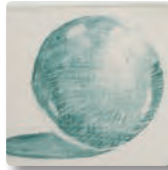

UNDERGLAZE decorating pencils

for shading, fine line drawing, or identification

Yellow

Rose

Green

Blue

Brown

Black

Conforms to
ASTM D-4236

Dinnerware
Safe

Layering

Dark Blue

Gray

Brown

Light Brown

Medium Blue

Yellow-Green

Blue-Green

White

UNDERGLAZE Chalk Crayons

for chalk pastel effect

* Approved when
applied and fired under
AMACO® LG-10, F-10,
or HF-9 clear glazes

tiles fired at cone 05