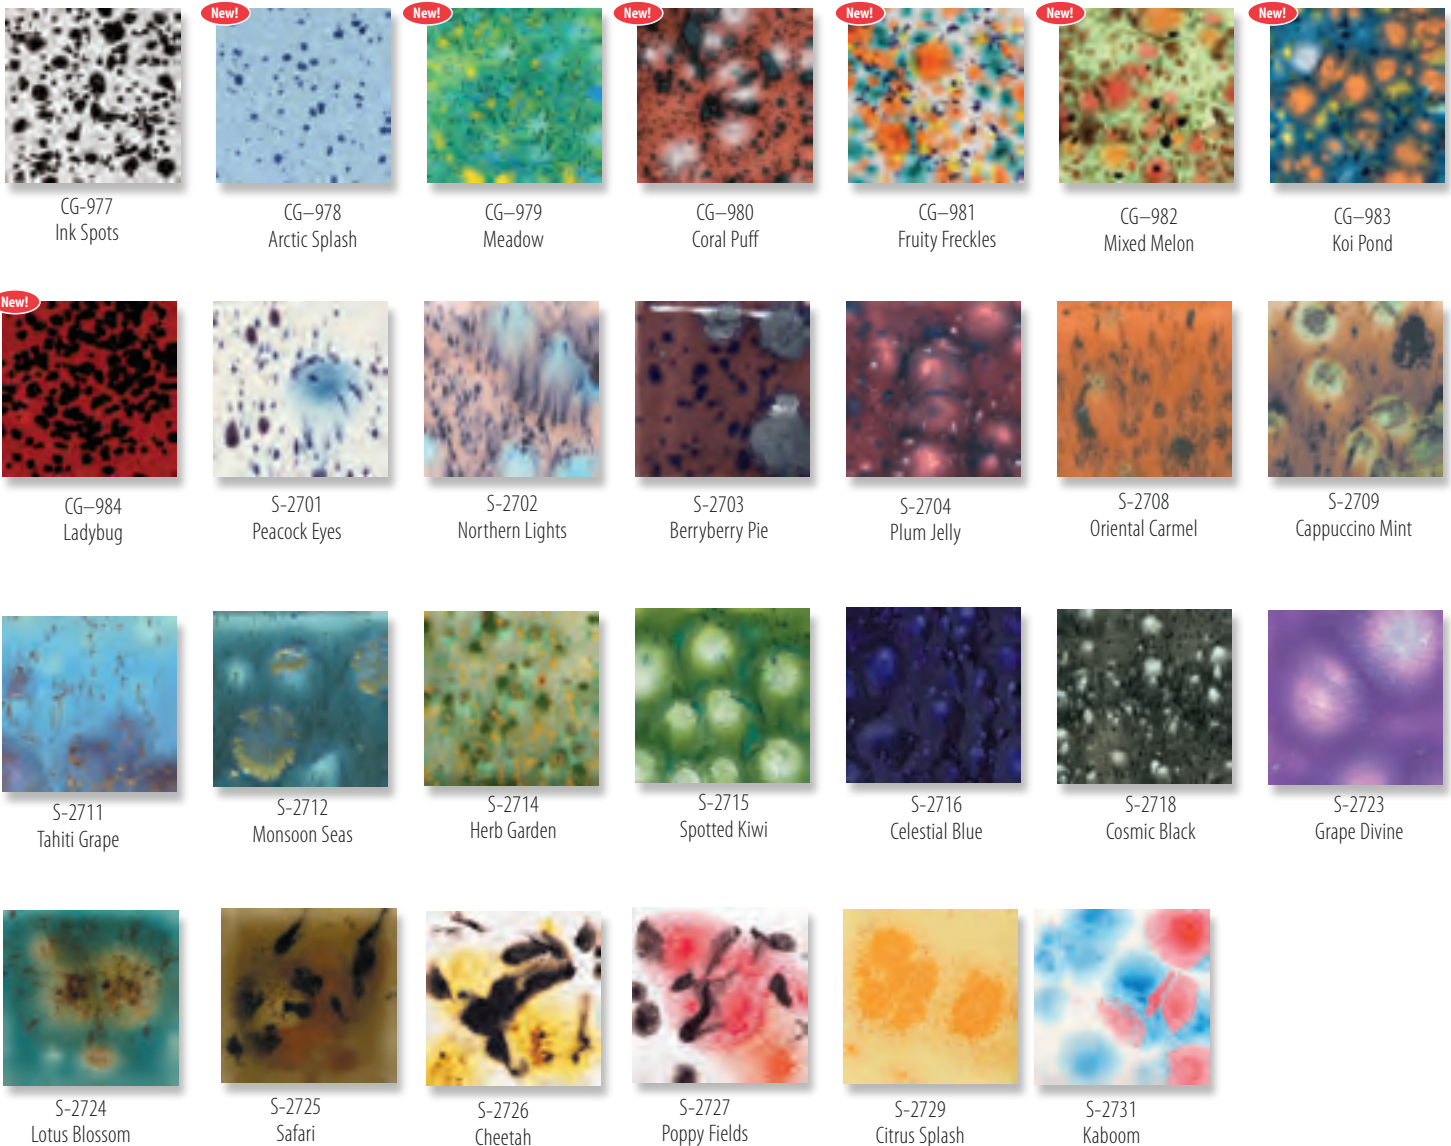

CG-975  
Sky Diamonds

CG-707  
Woodland Fantasy

CG-713  
Peacock Green

\*All Crystal Glazes except for two,  
CG-707 and CG-713 are AP Non-Toxic

## Crystal Glazes

### Crystal Glazes Class Packs

Mayco's Jungle Gems™ and Crystalites™ Class Packs contain a collection of the most popular colors of our crystal-infused gloss glazes. **Value Priced** packs available in 4oz and pint sizes.