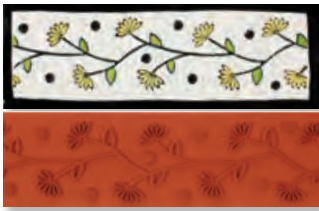

Creative Tools

Designer Stamps

ST-340
Flower Branch Stamp