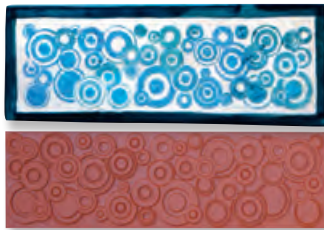

Designer Stamps

Mayco Designer Stamps create design for glaze and moist clay use. Glaze is lightly applied to the stamp and pressed against your ware. Stamps can be used to create outlines to which additional color can be added or used to apply your chosen colors. The flexible material allows use on curved shapes without compromising design. Stamp dimensions: 2"W x 6.75"L

ST-129 Mini Fern Stamp

ST-131 Postage Stamps Stamp

ST-109
Butterfly Garden Stamp

ST-110
Paint Splatter Stamp

ST-111
Four Flowers Stamp

ST-112
Box Blooms Stamp

ST-113
Circulate Stamp

ST-114
Starry Swirls Stamp