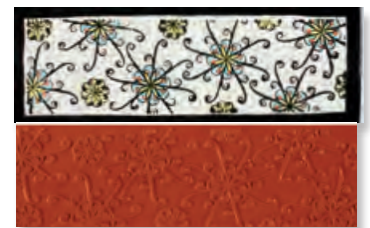

ST-339
Star Swirls Stamp