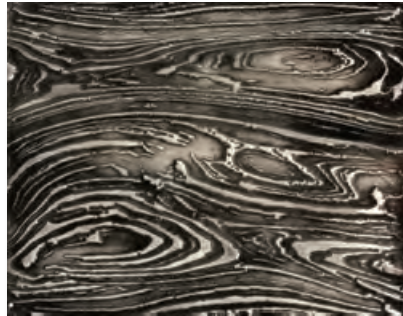

- » Create various depths where glaze will collect and pool.
- » Peel off mat from clay pulling up both sides simultaneously instead of one side at a time. This process will ensure full detail and keep the mat impression flawless.
- » Can be used horizontally, vertically, diagonally, and any direction you desire.
- » Easy to clean, durable rubber.

MT-007
Divots Mat

MT-008
Spiral Mat

MT-009
Scallops Mat

MT-001
Flower Branch

MT-002
Wood Grain

MT-003
Brick

MT-004
Swirls

MT-005
Retro Squares