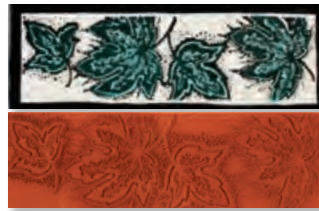

ST-341
Leaves Stamp